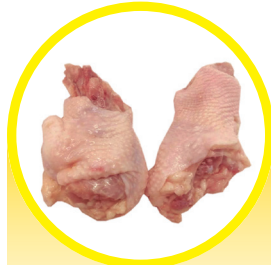

LAYER PACK: 15 kg

去骨去皮半個雞胸肉/
HALF BREAST
BONELESS SKINLESS/
MEDIA PECHUGA
DESHUESADA

SHELF LIFE: 24 months

LAYER PACK: 15 kg

雞柳/
INNER FILLET/
LOMITO

SHELF LIFE: 24 months

BULK PACK: 15 kg

雞胸去皮清肉丁/
BREAST TRIMMING/
CORTES DE PECHUGA

SHELF LIFE: 24 months

BULK PACK: 15 kg

雞翅/
CHICKEN WING/
ALA DE POLLO

SHELF LIFE: 24 months

SOLDIER LAYER PACK: 15 kg

雞脖子/
NECK/
CUELLO

SHELF LIFE: 24 months

BULK PACK: 10 kg

雞背肉/
UPPER BACKS/
DORSO

SHELF LIFE: 24 months

BULK PACK: 10 kg

雞爪/
CHICKEN FEET/
PIES DE POLLO

SHELF LIFE: 24 months

BULK PACK: 15 kg

雞胗/
GIZZARD/
MOLLEJA

SHELF LIFE: 24 months