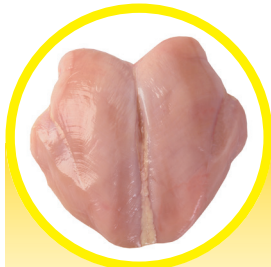

LAYER PACK: 10/15 kg

雞大腿/
THIGHS/
CONTRAMUSLO

SHELF LIFE: 24 months

BULK PACK: 10/15 kg

雞腿 (棒棒腿)/
DRUMSTICKS/
PATA MUSLO

SHELF LIFE: 24 months

LAYER PACK: 10/15 kg

去骨去皮雞骨腿/
LEG QUARTERS
BONELESS SKINLESS/
MUSLO DESHUESADO
OPTION: FROZEN CHICKEN LEG
QUARTER BONELESS SKIN ON

SHELF LIFE: 24 months

LAYER PACK: 15 kg

雞胸肉(清肉)/
BREAST BONE
IN SKIN ON/
PECHUGA CON PIEL

SHELF LIFE: 24 months

BULK PACK: 15 kg

去骨去皮雞胸肉/
BREAST BONELESS
SKINLESS/
PECHUGA SIN PIEL
DESHUESADA

SHELF LIFE: 24 months

LAYER PACK: 15 kg

去骨去皮半個雞胸肉/
HALF BREAST
BONELESS SKINLESS/
MEDIA PECHUGA
DESHUESADA

SHELF LIFE: 24 months

LAYER PACK: 15 kg

雞柳/
INNER FILLET/
LOMITO

SHELF LIFE: 24 months

BULK PACK: 15 kg

雞胸去皮清肉丁/
BREAST TRIMMING/
CORTES DE PECHUGA